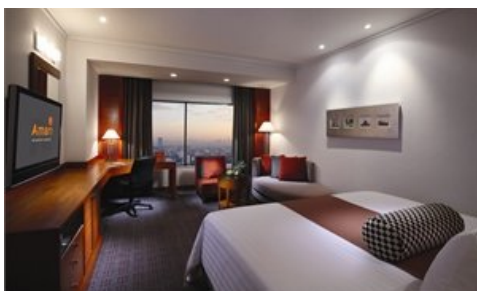

Amari Watergate Hotel Bangkok

Nestled in the heart of a bustling downtown neighbourhood known for its vibrant landscape of street bazaars and shopping malls, Amari Watergate Bangkok offers a glimpse into contemporary Bangkok and its ever-pulsating energy. Close to the Skytrain and Shopping malls.

Deluxe Room (4 Nights)	Twin	Extra Night	Child	Extra Night
22 May - 30 Jun 19 & 15 Jul - 31 Oct 19	$479	$120	$88	$22
1 Nov - 11 Dec 19	$556	$139	$88	$22

NOTE: Fri-Sun stays may incur a surcharge during Feb-Mar 20.

INCLUDES: Breakfast daily.

Phuket for 6 nights